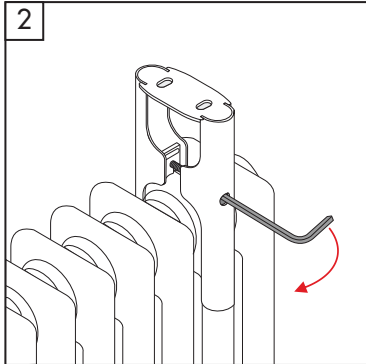

READY-FOR-USE FLOOR STANDING BRACKETS

PGE SERIES, 2 TO 6 COLUMNS