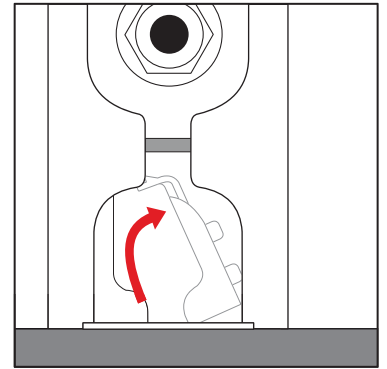

N° VA_MES 15 02 051