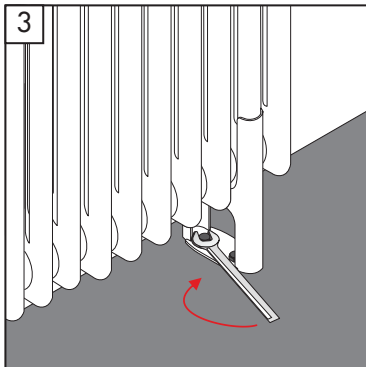

READY-FOR-USE FLOOR STANDING BRACKETS

PGE SERIES, 2 TO 6 COLUMNS