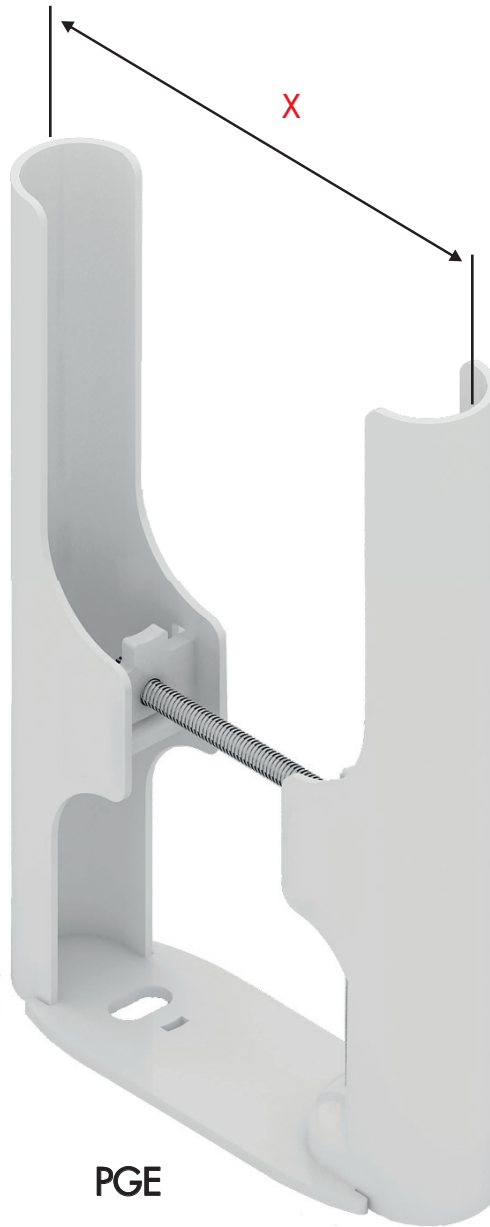

READY-FOR-USE FLOOR STANDING BRACKETS

PGE SERIES, 2 TO 6 COLUMNS

N° VA_MES 15 02 051

HAVE IT YOUR WAY

RAL 7004

RAL 7016

RAL 7021

RAL 7026

RAL 9001

RAL 9022

READY-FOR-USE FLOOR STANDING BRACKETS

PGE SERIES, 2 TO 6 COLUMNS

CODE

FOR 2 COLUMNS (1" CONNECTIONS)

60770062	Set of 2 PGE floor brackets X=62 in white	1	250
----------	---	---	-----

FOR 3 COLUMNS