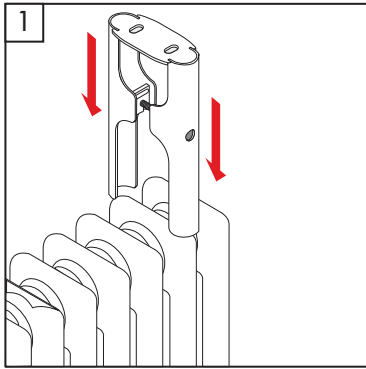

READY-FOR-USE FLOOR STANDING BRACKETS

PGE SERIES, 2 TO 6 COLUMNS