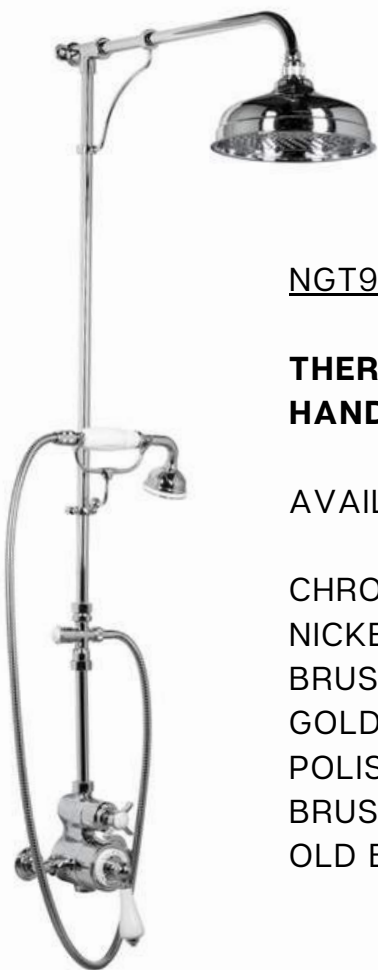

NGT727

3-HOLE WALL BATH MIXER - CROSSTOPS

AVAILABLE IN:	white Pastilles	black Pastilles
CHROME	€ 920	€ 966
NICKEL	€ 1.048	€ 1.100
BRUSHED NICKEL	€ 1.153	€ 1.211
GOLD	€ 1.196	€ 1.256
POLISHED BRASS	€ 1.153	€ 1.211
BRUSHED BRASS	€ 1.153	€ 1.211
OLD BRASS	€ 1.268	€ 1.331

NGT827

3-HOLE WALL BATH MIXER - LEVERS

AVAILABLE IN:	white levers	black levers
CHROME	€ 992	€ 1.042
NICKEL	€ 1.131	€ 1.188
BRUSHED NICKEL	€ 1.281	€ 1.345
GOLD	€ 1.285	€ 1.349
POLISHED BRASS	€ 1.281	€ 1.345
BRUSHED BRASS	€ 1.281	€ 1.345
OLD BRASS	€ 1.362	€ 1.430

SHOWER TAPS

NGT902

**THERMOSTATIC VALVE WITH
HANDSET - 200MM**

AVAILABLE IN:	White Porcelain	Black Porcelain
CHROME	€ 2.701	€ 2.836
NICKEL	€ 3.059	€ 3.212
BRUSHED NICKEL	€ 3.440	€ 3.613
GOLD	€ 3.901	€ 4.074
POLISHED BRASS	€ 3.440	€ 3.613
BRUSHED BRASS	€ 3.440	€ 3.613
OLD BRASS	€ 3.786	€ 3.975

NGT901

**THERMOSTATIC VALVE WITH
HANDSET - 130MM**

AVAILABLE IN:	White Porcelain	Black Porcelain
CHROME	€ 1.923	€ 2.019
NICKEL	€ 2.010	€ 2.111
BRUSHED NICKEL	€ 2.264	€ 2.376
GOLD	€ 3.222	€ 3.334
POLISHED BRASS	€ 2.264	€ 2.376
BRUSHED BRASS	€ 2.264	€ 2.376
OLD BRASS	€ 2.489	€ 2.614